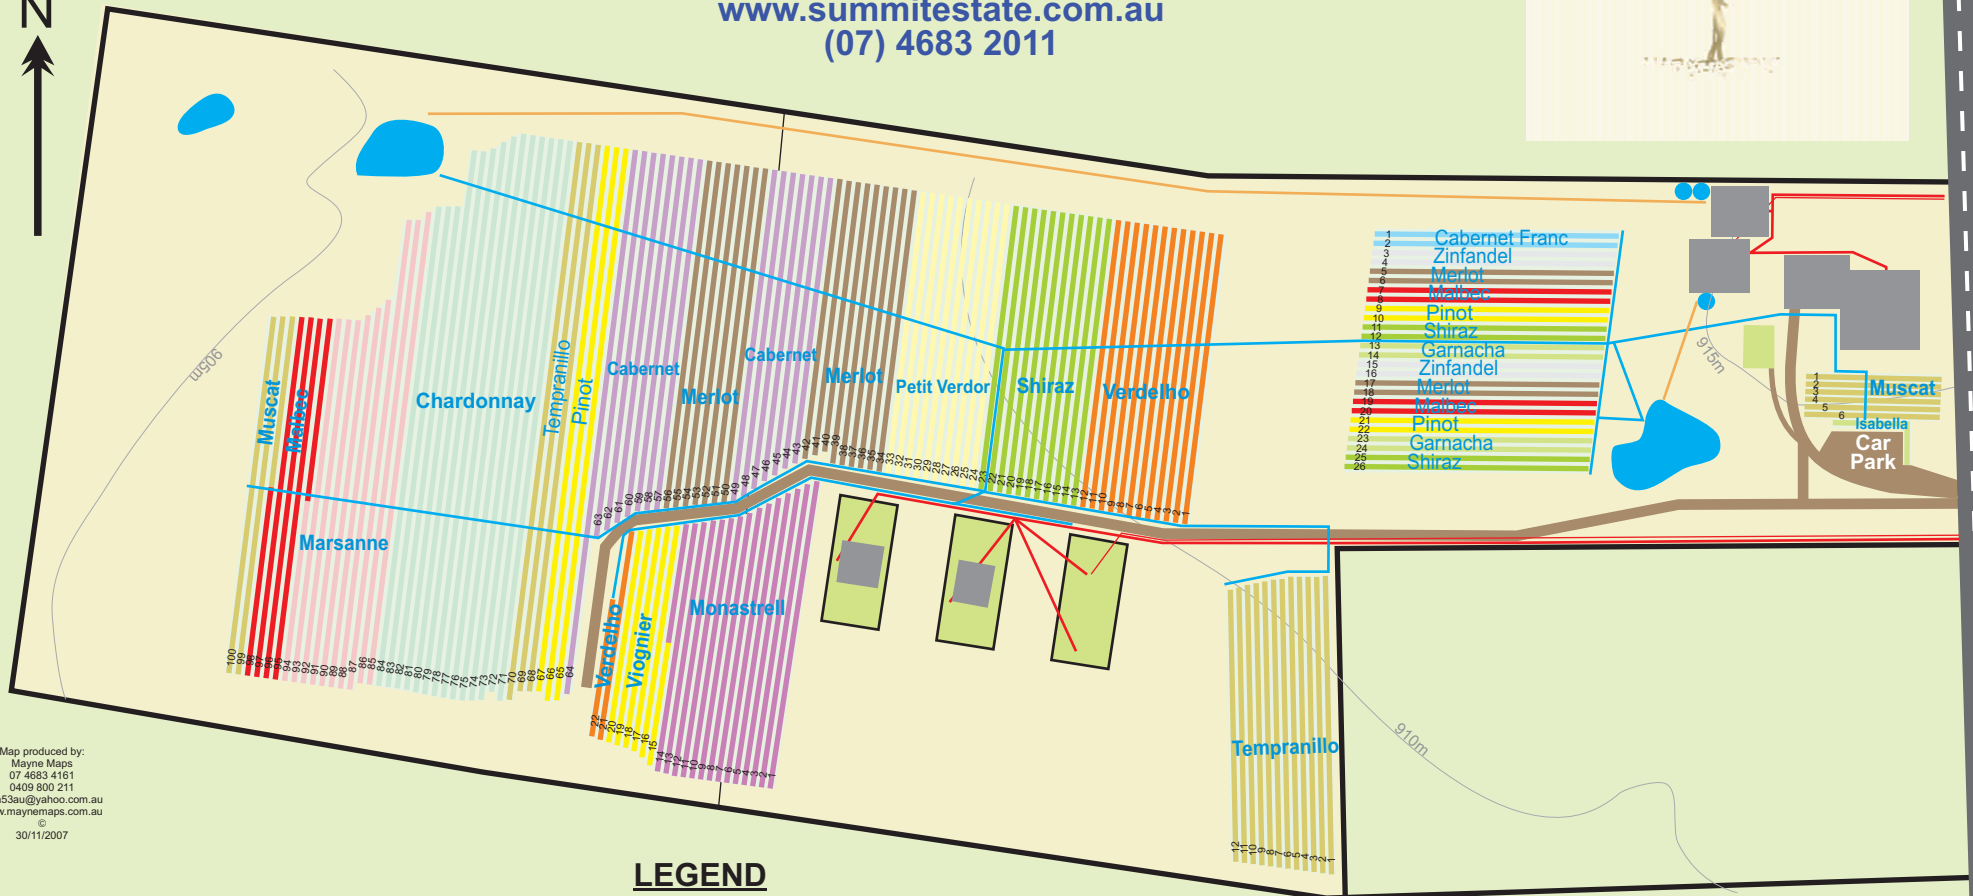

Summit Estate Wines

Open 7 days
10am - 4.30pm
www.summitestate.com.au
(07) 4683 2011

1	Cabernet Franc
2	Zinfandel
3	Merlot
4	Malbec
5	Pinot
6	Shiraz
7	Garnacha
8	Zinfandel
9	Merlot
10	Malbec
11	Pinot
12	Garnacha
13	Zinfandel
14	Merlot
15	Zinfandel
16	Merlot
17	Zinfandel
18	Merlot
19	Malbec
20	Pinot
21	Pinot
22	Garnacha
23	Garnacha
24	Shiraz
25	Shiraz
26	Shiraz

LEGEND

Cabernet	Malbec	Petit Verdor	Viognier	Power Line
Cabernet Franc	Marsanne	Pinot	Zinfandel	Phone Line
Chardonnay	Merlot	Shiraz		Drain
Garnacha	Monastrell	Tempranillo	Contour Line with Altitude	Irrigation Line
Isabella	Muscat	Verdelho		Road